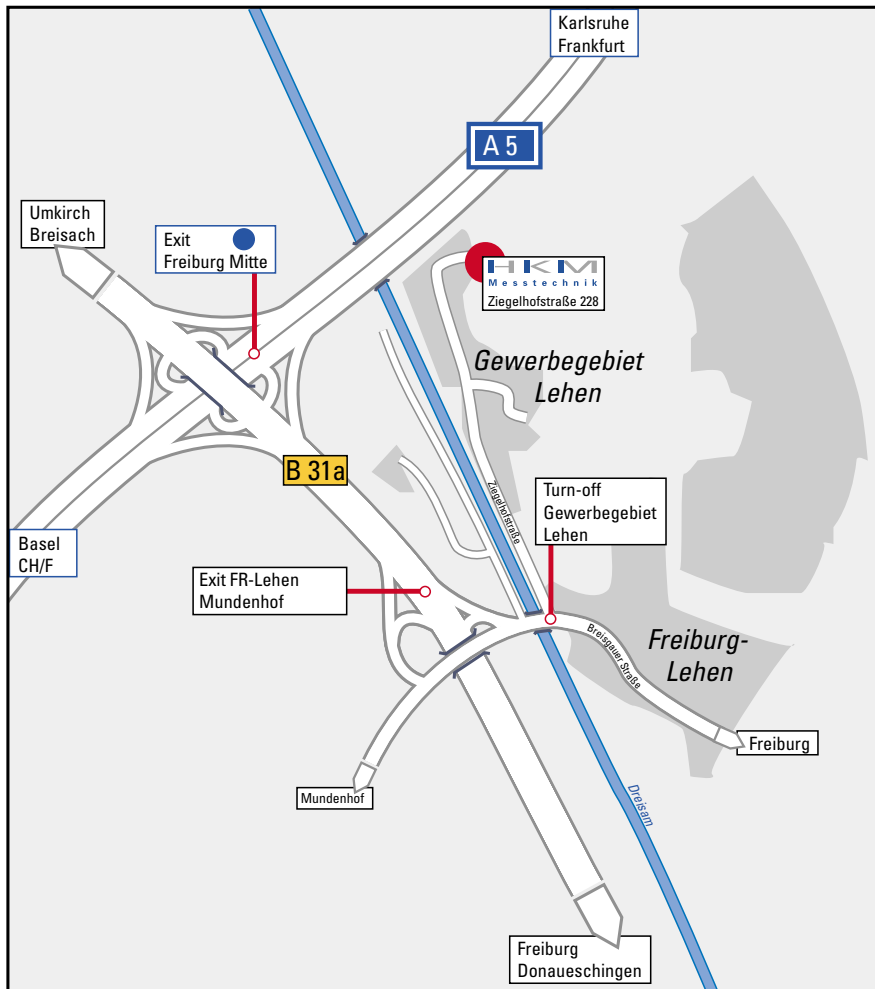

Travelling information

HKM-Messtechnik GmbH
Ziegelhofstraße 228
D-79110 Freiburg
Germany

Phone: +49 (0) 761 / 89607-0
Fax: +49 (0) 761 / 89607-66
E-mail: info@hkm-messtechnik.de
www.hkm-messtechnik.de

Travelling by car

- Coming from the A5 Karlsruhe / Basel (Basle) autobahn
- take the Freiburg Mitte (Centre) exit --> towards Freiburg
- at first exit Freiburg-Lehen / Mundenhof
- turn left towards Gewerbegebiet Lehen (industrial estate), FR-Lehen
- after the bridge take the first road on the left --> Gewerbegebiet Lehen, Ziegelhofstraße
- as far as the turning area at the end of Ziegelhofstraße

- Coming from the B 31 Donaueschingen / Freiburg federal road
- through the tunnel B 31 Ost (East)
- keep straight ahead on access road towards Karlsruhe-Basel
- take the Freiburg-Lehen / Mundenhof exit
- turn left towards Gewerbegebiet Lehen (industrial estate), FR-Lehen
- after the bridge take the first road on the left --> Gewerbegebiet Lehen, Ziegelhofstraße
- as far as the turning area at the end of Ziegelhofstraße

Arrival by train

- ICE inter-city route Karlsruhe - Basle
- to Freiburg central station
- taxi stands or pick-up by HKM-Messtechnik

Arrival by plane

- Basle airport (approx. 1 hour by car from Freiburg)
- Strasbourg airport (approx. 1 hour by car from Freiburg)
- Zurich airport (approx. 1,5 hours by car from Freiburg)